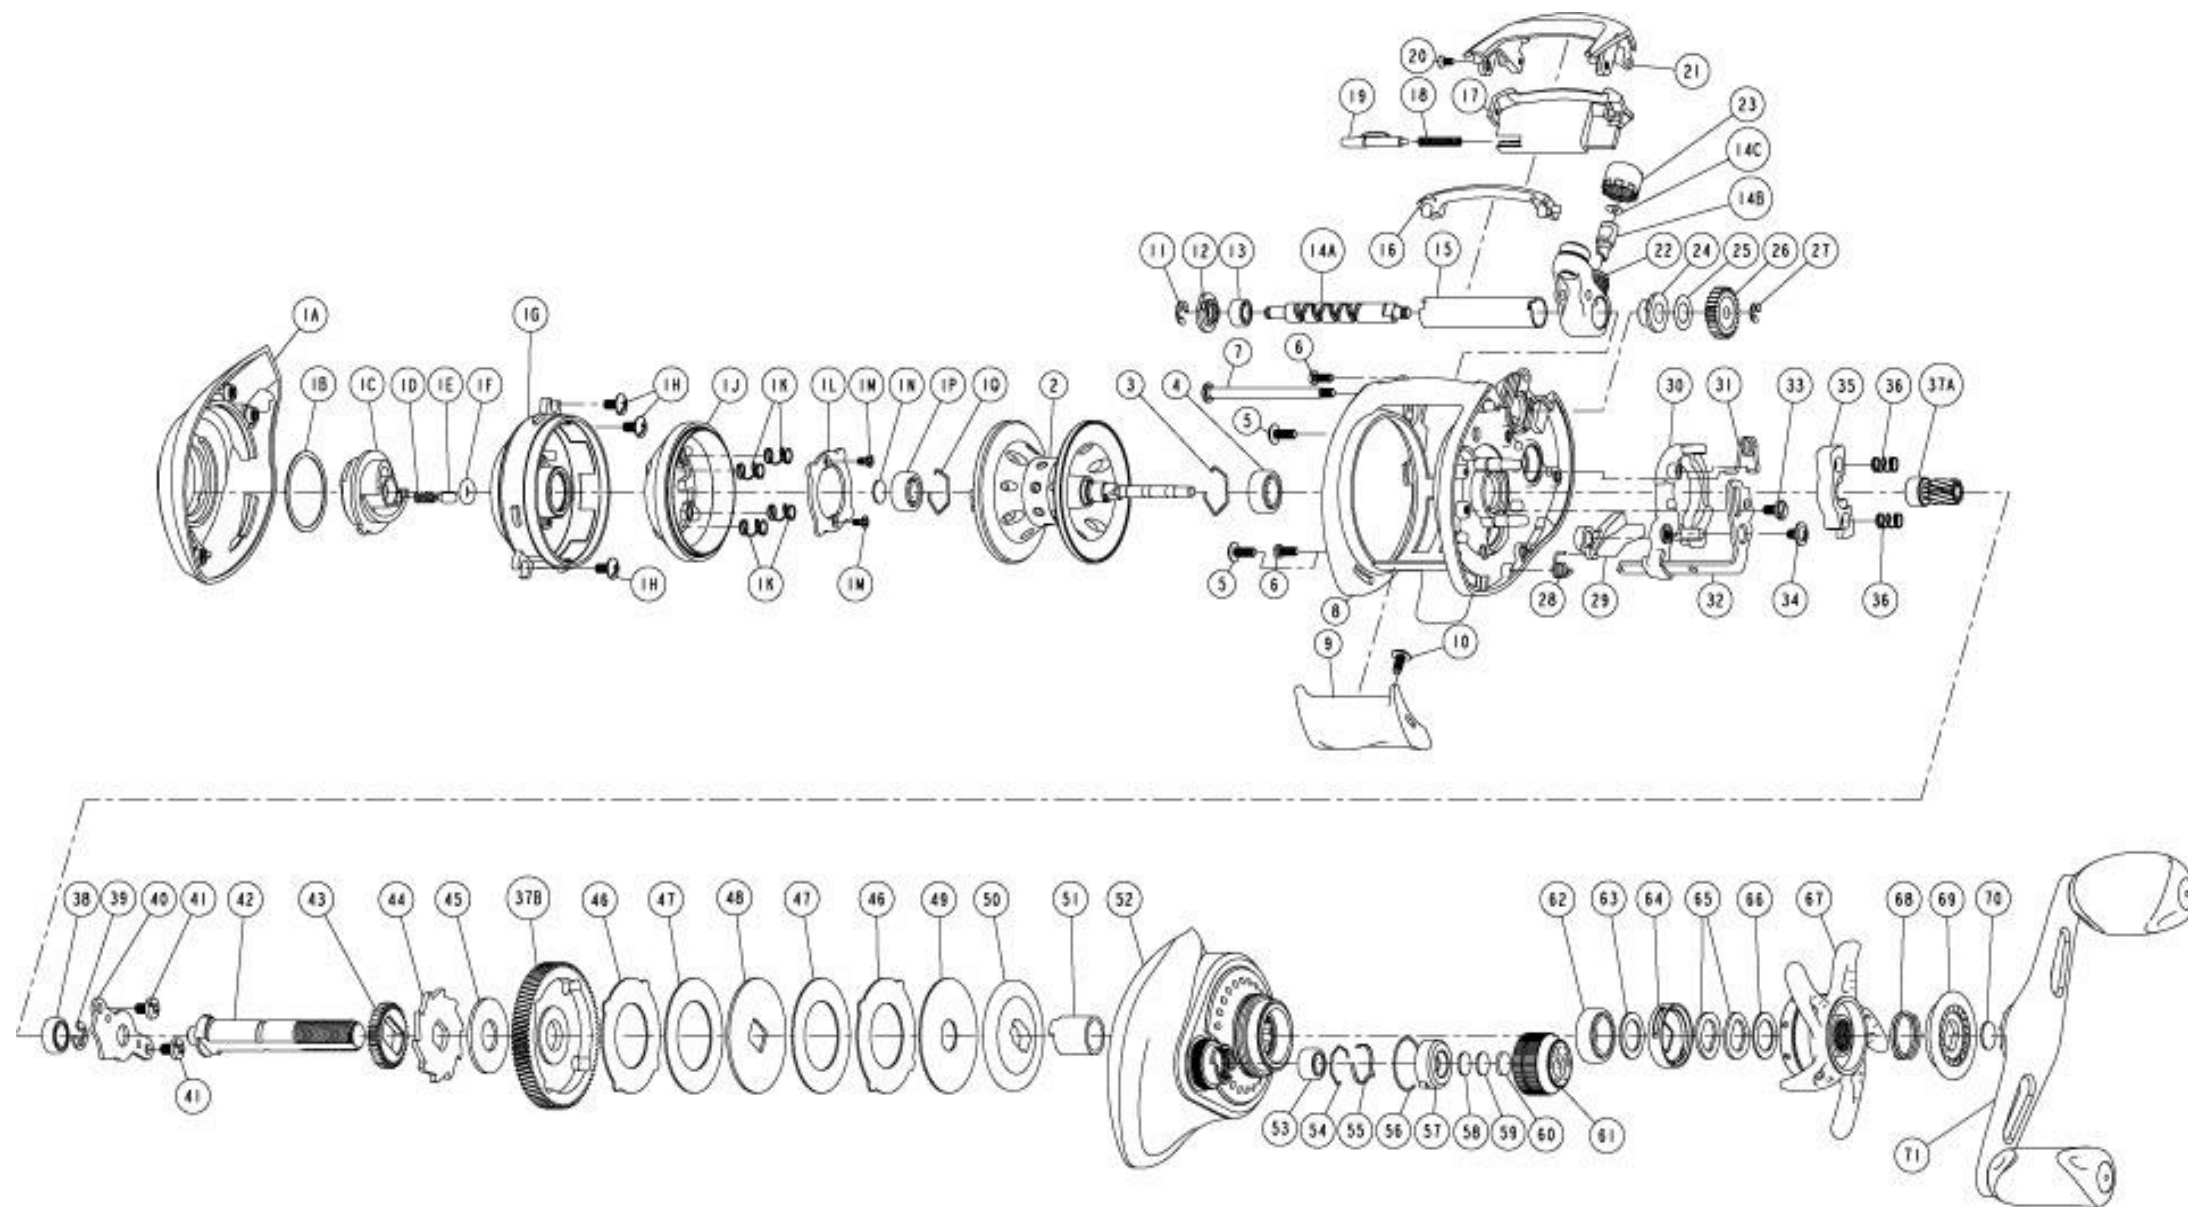

QUANTUM

ES150HPT

Quantum ES150HPT Bait Cast Reel Part List

Key #	Description	Part No.	Key #	Description	Part No.
1	Palm Side Cover Kit include	PW4023-03	29	Kick Lever	PW077-01
	1A - Palm Side Cover Assembly	N/A	30	Release Slider	PW039-01
	1B - Centrifugal Dial Washer	N/A	31	Release Slider Spring	YV104-01
	1C - Centrifugal Dial Assembly	N/A	32	Release Slider Link	PW036-01
	1D - Centrifugal Dial Click Spring	N/A	33	Release Slider Link Screw	EW125-01
	1E - Centrifugal Dial Click Pawl	N/A	34	Release Slider Screw	CX076-03
	1F - Centrifugal Dial Friction Ring	N/A	35	Pinion Yoke	PW025-01
	1G - Spool Cover	N/A	36	Yoke Spring	GX040-01
	1H - Spool Cover Screw	N/A	37	Gear Kit Include	PW4011-01
	1J - Brake Ring Assembly	N/A		37A - Pinion Gear Assembly	N/A
	1K - Brake Ring Slider Spring	N/A		37B - Drive Gear	N/A
	1L - Brake Ring Slider Spring Retainer	N/A	38	Crank Shaft Ball Bearing - L	SW017-01
	1M - Brake Ring Spring Retainer Screw	N/A	39	E-Clip	QW120-01
	1N - Spool Tension Shim	N/A	40	Crank Shaft Retainer	PW002-01
	1P - Spool Shaft Ball Bearing - Palm	N/A	41	Crank Shaft Retainer Screw	JX107-02
	1Q - Clip Ring	N/A	42	Crank Shaft	PW008-01
2	Spool Assembly	PW321-05	43	O/S Drive Gear	PW112-01
3	Clip Ring	EX080-01	44	Trip Ratchet	PW083-01
4	Spool Shaft Ball Bearing - Gear	EX017-02	45	Trip Ratchet Washer	YW111-01
5	Gear Side Cover Screw - B	QW053-07	46	Drag Key Washer	PW048-01
6	Gear Side Cover Screw - A	LF057-01	47	Drag Disc - A	PW059-01
7	Stabilizer Bar - A	PW061-01	48	Drag "D" Washer	YW045-01
8	Frame	PW001-06	49	Drag Disc - B	YW059-01
9	Thumb Bar	PW009-02	50	Drag Washer	PW045-01
10	Thumb Bar Screw	CW125-01	51	One Way Clutch Sleeve	UX052-01
11	E-Clip	NX092-01	52	Gear Side Cover Assembly	PW324-06
12	Bearing Retainer	PW067-01	53	Tension Knob Ball Bearing	SW117-01
13	Worm Shaft Ball Bearing	XX117-01	54	Tension Knob Ball Bearing Clip Ring	PW080-01
14	Worm Shaft Kit Include	HV4072-02	55	Tension Knob Click Spring	PW114-01
	14A - Worm Shaft	N/A	56	Tension Knob Click Ratchet Retaine	YW080-01
	14B - Line Guide Pawl	N/A	57	Tension Knob Click Ratchet	PW113-01
	14C - Line Guide Carrier Washer	N/A	58	Spool Tension Washer	QW032-04
15	Worm Shaft Guide	DW016-01	59	Spool Tension Support Washer	PW032-01
16	Top Support	PW094-03	60	Spool Cushion Washer	EX082-02
17	Front Support	PW099-02	61	Spool Tension Knob Assembly	PW333-03
18	Side Cover Locking Lever Spring	ZW096-01	62	Crank Shaft Ball Bearing	TW058-01
19	Side Cover Locking Lever	YX119-02	63	Crank Shaft Ball Bearing Washer	TW035-02
20	Hood Screw	DW107-01	64	Drag Click Spring Assembly	YX4114-01
21	Hood	PW027-03	65	Spring "D" Washer	JX046-01
22	Line Guide Carrier Assembly	PW347-03	66	Star Drag Washer	ZW032-01
23	Line Guide Carrier Screw	ZW007-01	67	Star Drag	PW055-03
24	Worm Shaft Bushing - Gear Side	PW068-01	68	Handle Ratchet Spring	UX040-01
25	O/S Pinion Gear Washer	EX035-01	69	Handle Ratchet	UX054-01
26	O/S Pinion Gear	PW085-01	70	Handle Washer	UX032-01
27	E-Clip	NX090-01	71	Handle Assembly	GW318-11
28	Kick Lever Spring	GX097-01			